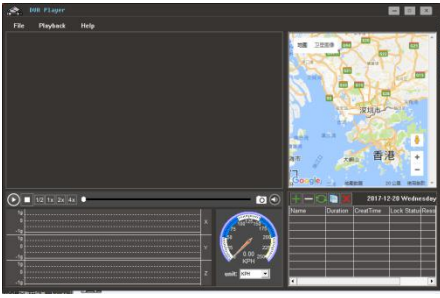

**Standard Package:**

**Optional Accessories:**

1. Shoulder Mount(Elongated clip)

2.Car Mount

3.Bullet camera

4.Mini CCD camera

5.GPS (internal)

6. Harness