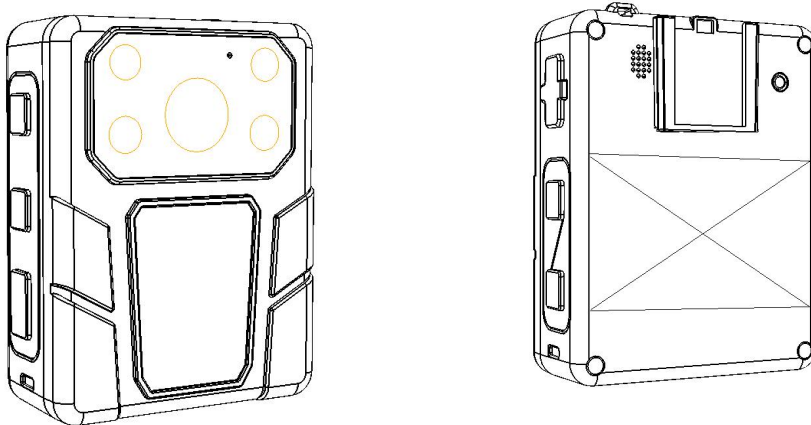

## Specification of body police camera(SOP-08N)

**Picture:**

**Parameters:**

RECORDING	
Sensor	4MP CMOS sensor
Lens	140 degree, wide angel F2.0
Video Resolution	Multiple Recording Resolution 2304x1296(30 FPS)/1296p30;1920x1080P(30 FPS)/1280x720(60 FPS)/1280x720(30 FPS)/848x480(30 FPS)
Video Format	H.264 MPEG4
Fast forward	2X, 4X, 8X, 16X, 32X, 64X
REW	2X, 4X, 8X, 16X, 32X, 64X
Audio	High Quality Build-in Microphone.
Audio Format	MP3/AAC2.
Water Mark	User ID, Time and date Stamp Embedded into Video.
Camera	34 Megapixel Camera option with optional burst shot(3/5/10/20/30 photos)
Camera Format	34M (7808x4392), 14M(4352x3264),12M(4000x3000), 8M(3264x2448)
Snap Shot	Capture Photos During Video Recording
Shutter time	1/1000-1/2 seconds
Infrared illumination for night vision	Not less than 4.5 m in total darkness
Car Mode	Support
Loop Recording	Loop recording to be switched on / off in the settings
Cycle Recording	Support
Storage Capacity	16G/32G/64G/128G
Storage Level	Visual Indicator
Record Led	Red
One Button Recording	Support One Button Record
Activation prompt	Audible, Visual, and Tactile Vibration Confirm Activation of Record and Stop, Front Video/Photo Button
IR Light	2 IR Lights