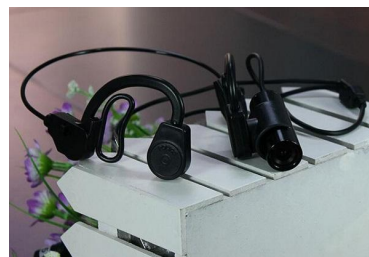

<b>ACCESSORIES</b>	
Standard Accessories	USB cable,USB Charger, User Manual, Universal metal clip,driver disc
Option	Single dock, Shoulder mount(Elongated clip), car mount, bullet camera, dock station, GPS, single charging dock , car charger, etc

**Standard Package:**

**Optional Accessories:**

1. Shoulder Mount(Elongated clip)

2.Car Mount

3.Bullet camera

4.Mini CCD camera

5.GPS (internal)

6. Harness